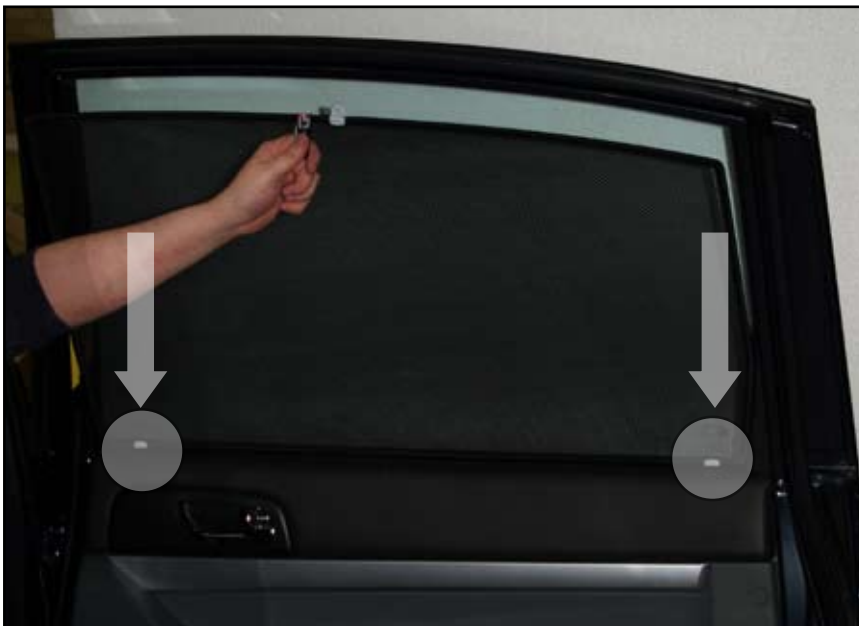

INSTALLATION INSTRUCTIONS

SSANGYONG Rodius

SSA-RODI-5-A

COMPONENTS

SHADES

FIXING CLIPS

SIDE SHADE INSTALLATION

X2

A
X1

B
X2

SIDE SHADE INSTALLATION

PORT/LOAD AREA SHADES INSTALLATION

X2

X2

X2

X2