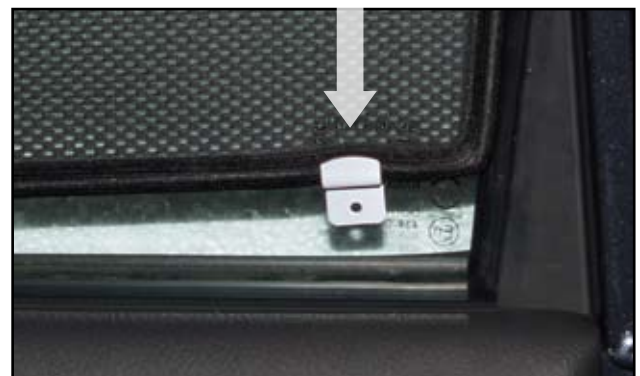

INSTALLATION INSTRUCTIONS

SSANGYONG Rodius

SSA-RODI-5-A

COMPONENTS

SHADES

FIXING CLIPS

SIDE SHADE INSTALLATION

X2

A
X1

B
X2

SIDE SHADE INSTALLATION

PORT/LOAD AREA SHADES INSTALLATION

X2

X2

X2

X2