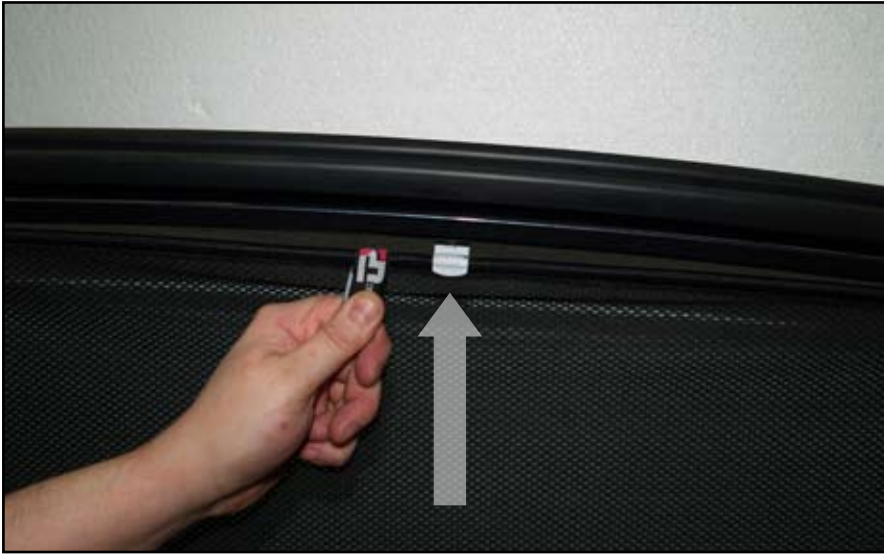

INSTALLATION INSTRUCTIONS

SSANGYONG Rodius

SSA-RODI-5-A

COMPONENTS

SHADES

FIXING CLIPS

SIDE SHADE INSTALLATION

X2

A
X1

B
X2

SIDE SHADE INSTALLATION

PORT/LOAD AREA SHADES INSTALLATION

X2

X2

X2

X2