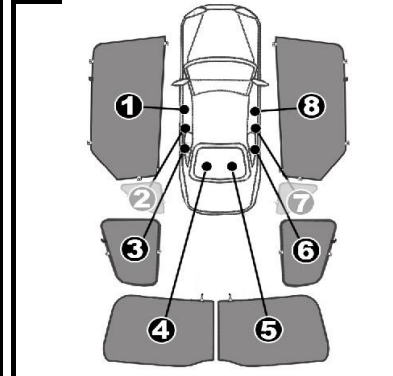

INSTALLATION INSTRUCTIONS

LANCIA DELTA 5 DOOR

LAN-DELT-5-A

COMPONENTS INCLUDED

SHADES

FIXING CLIPS

SIDE SHADE INSTALLATION

QUARTER LIGHT SHADE INSTALLATION

③+⑥

③+⑥

③+⑥

REAR SHADE INSTALLATION

REAR SHADE INSTALLATION

ictures do not reflect the exact size and shape of the shades and are only for guidance