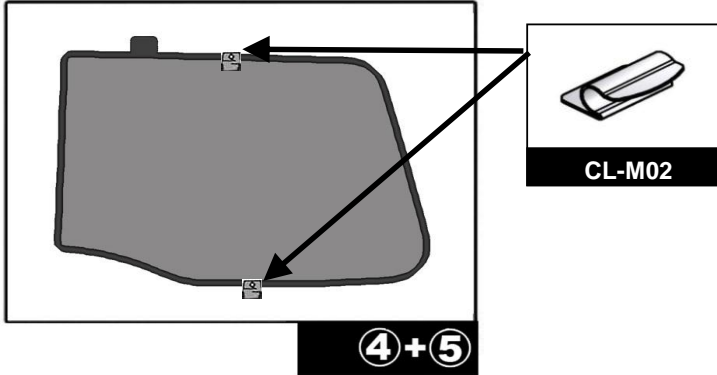

INSTALLATION INSTRUCTIONS

LANCIA DELTA 5 DOOR

LAN-DELT-5-A

COMPONENTS INCLUDED

SHADES

FIXING CLIPS

SIDE SHADE INSTALLATION

QUARTER LIGHT SHADE INSTALLATION

③+⑥

③+⑥

③+⑥

REAR SHADE INSTALLATION

REAR SHADE INSTALLATION

ictures do not reflect the exact size and shape of the shades and are only for guidance