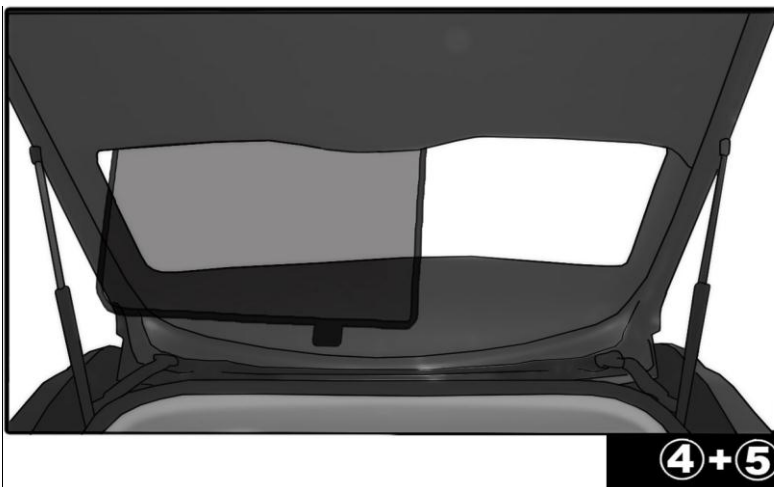

INSTALLATION INSTRUCTIONS

LANCIA DELTA 5 DOOR

LAN-DELT-5-A

COMPONENTS INCLUDED

SHADES

FIXING CLIPS

SIDE SHADE INSTALLATION

QUARTER LIGHT SHADE INSTALLATION

③+⑥

③+⑥

③+⑥

REAR SHADE INSTALLATION

REAR SHADE INSTALLATION

ictures do not reflect the exact size and shape of the shades and are only for guidance