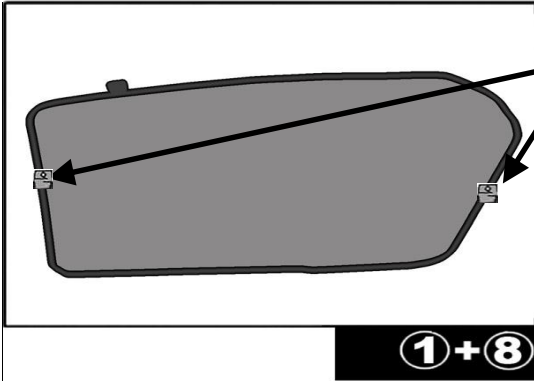

INSTALLATION INSTRUCTIONS

LANCIA DELTA 5 DOOR

LAN-DELT-5-A

COMPONENTS INCLUDED

SHADES

FIXING CLIPS

SIDE SHADE INSTALLATION

QUARTER LIGHT SHADE INSTALLATION

③+⑥

③+⑥

③+⑥

REAR SHADE INSTALLATION

REAR SHADE INSTALLATION

ictures do not reflect the exact size and shape of the shades and are only for guidance