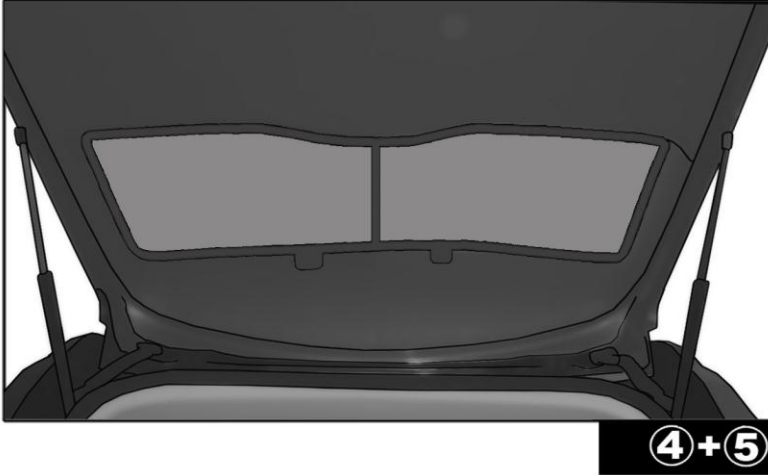

INSTALLATION INSTRUCTIONS

LANCIA DELTA 5 DOOR

LAN-DELT-5-A

COMPONENTS INCLUDED

SHADES

FIXING CLIPS

SIDE SHADE INSTALLATION

QUARTER LIGHT SHADE INSTALLATION

③+⑥

③+⑥

③+⑥

REAR SHADE INSTALLATION

REAR SHADE INSTALLATION

ictures do not reflect the exact size and shape of the shades and are only for guidance