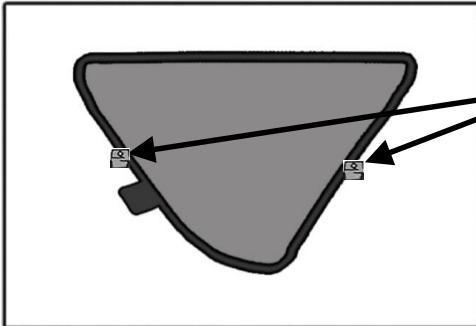

INSTALLATION INSTRUCTIONS

LANCIA DELTA 5 DOOR

LAN-DELT-5-A

COMPONENTS INCLUDED

SHADES

FIXING CLIPS

SIDE SHADE INSTALLATION

QUARTER LIGHT SHADE INSTALLATION

③+⑥

③+⑥

③+⑥

REAR SHADE INSTALLATION

REAR SHADE INSTALLATION

ictures do not reflect the exact size and shape of the shades and are only for guidance