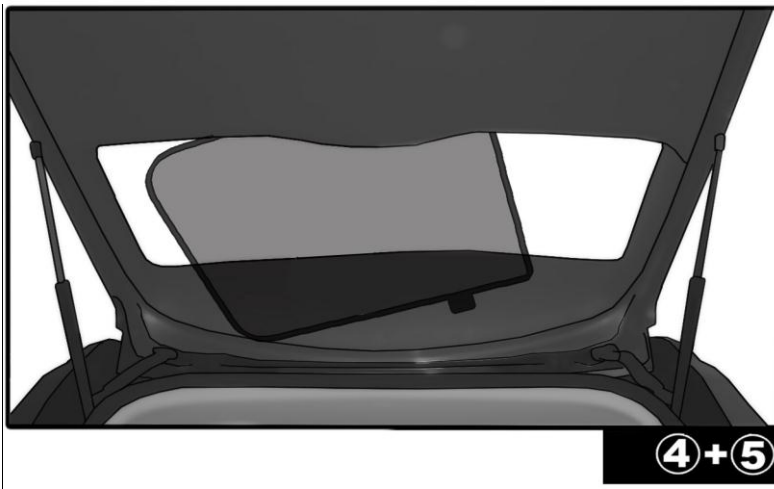

INSTALLATION INSTRUCTIONS

LANCIA DELTA 5 DOOR

LAN-DELT-5-A

COMPONENTS INCLUDED

SHADES

FIXING CLIPS

SIDE SHADE INSTALLATION

QUARTER LIGHT SHADE INSTALLATION

③+⑥

③+⑥

③+⑥

REAR SHADE INSTALLATION

REAR SHADE INSTALLATION

ictures do not reflect the exact size and shape of the shades and are only for guidance