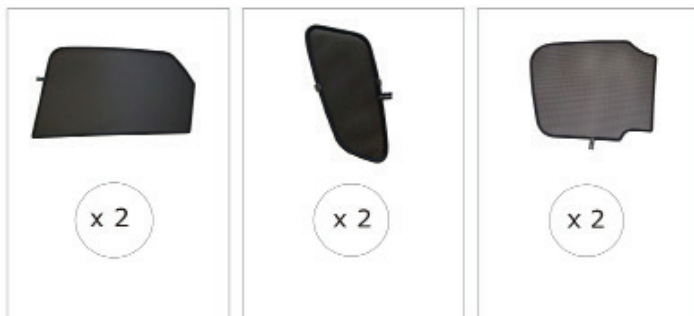

Installation Manual

DAIHATSU TERIOS 5DR
DAI-TERI-5-A

COMPONENTS INCLUDED

CL-M02 x 4

CL-P03 x 2

CL-M05 x 4

CL-P02 x 2

CL-W01 x 1