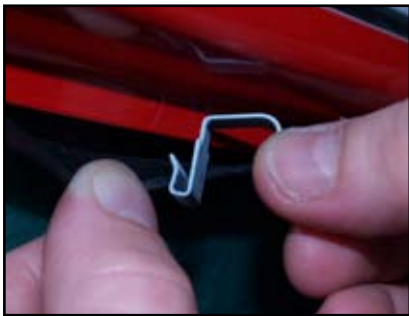

INSTALLATION INSTRUCTIONS

Chevrolet Kalos/Aveo 5dr

CHE-AVEO-5-A

COMPONENTS

SHADES

FIXING CLIPS

ATTENTION

SIDE SHADE INSTALLATION

X3

X2

SIDE SHADE INSTALLATION

LOAD AREA SHADE INSTALLATION

X2

REAR SHADE INSTALLATION

A
X2

B
X1