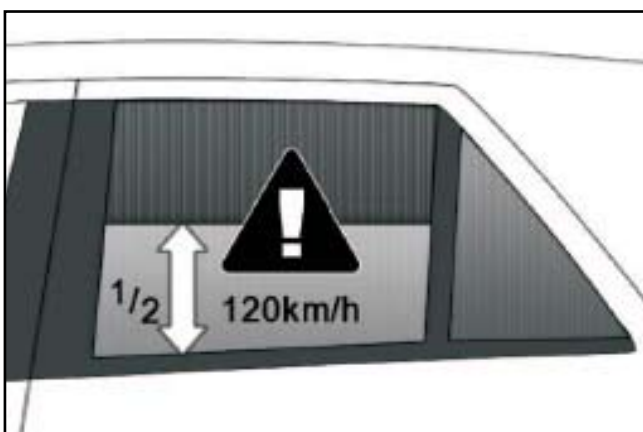

INSTALLATION INSTRUCTIONS

Chevrolet Kalos/Aveo 5dr

CHE-AVEO-5-A

COMPONENTS

SHADES

FIXING CLIPS

ATTENTION

SIDE SHADE INSTALLATION