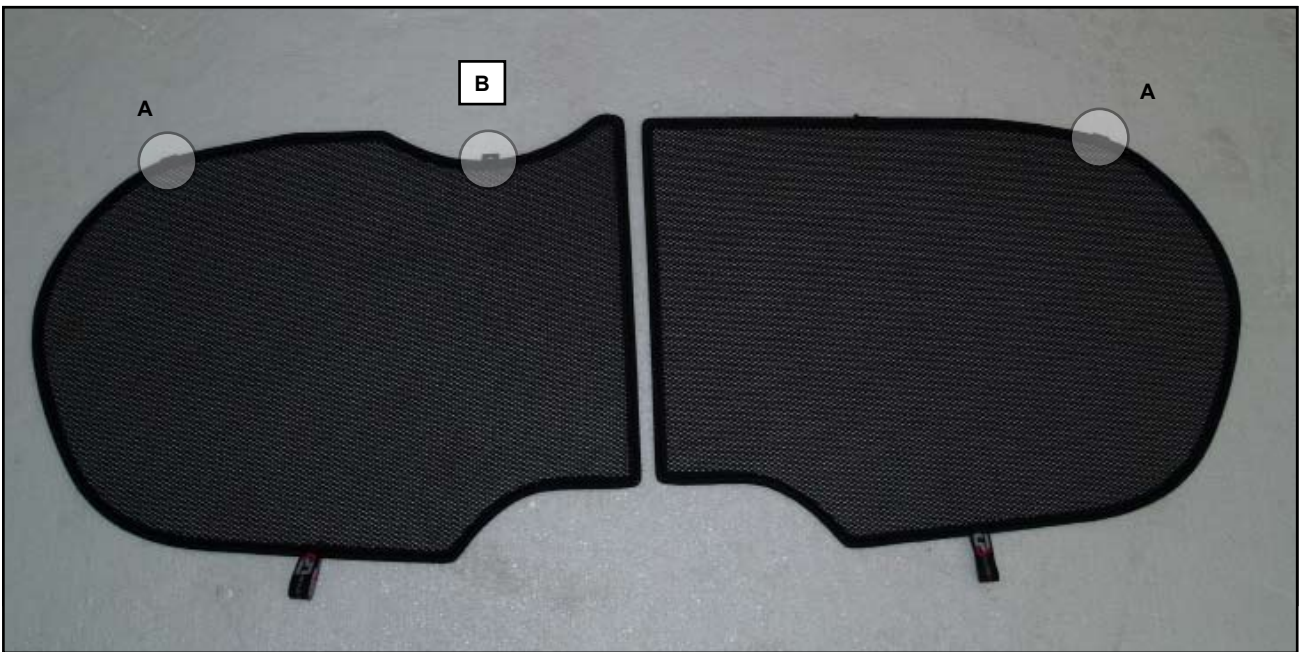

INSTALLATION INSTRUCTIONS

Chevrolet Kalos/Aveo 5dr

CHE-AVEO-5-A

COMPONENTS

SHADES

FIXING CLIPS

ATTENTION

SIDE SHADE INSTALLATION

X3

X2

SIDE SHADE INSTALLATION

LOAD AREA SHADE INSTALLATION

X2

REAR SHADE INSTALLATION

A
X2

B
X1