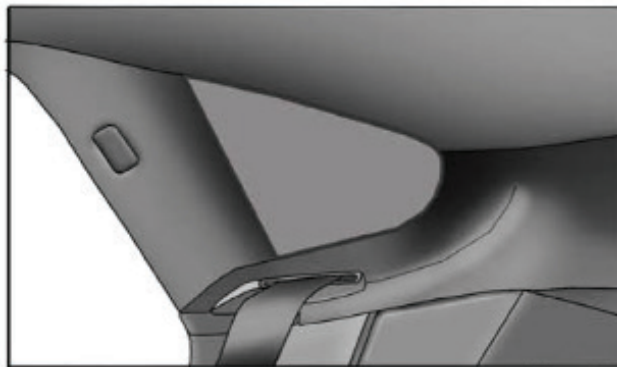

Installation

BMW X6

BMW-X6-5-A

PORT SHADE INSTALLATION

3+6

3+6

3+6