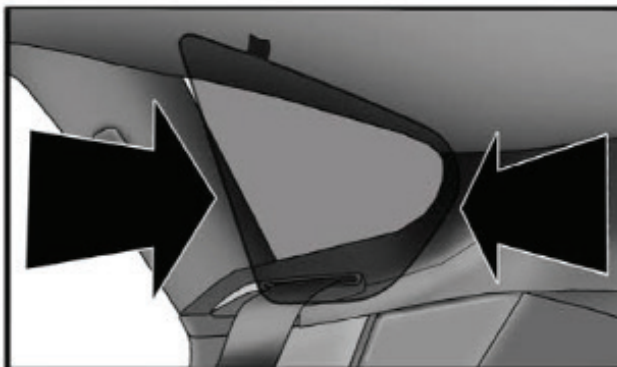

SIDE SHADE INSTALLATION

①+⑧

①+⑧

Installation

BMW X6

BMW-X6-5-A

PORT SHADE INSTALLATION

3+6