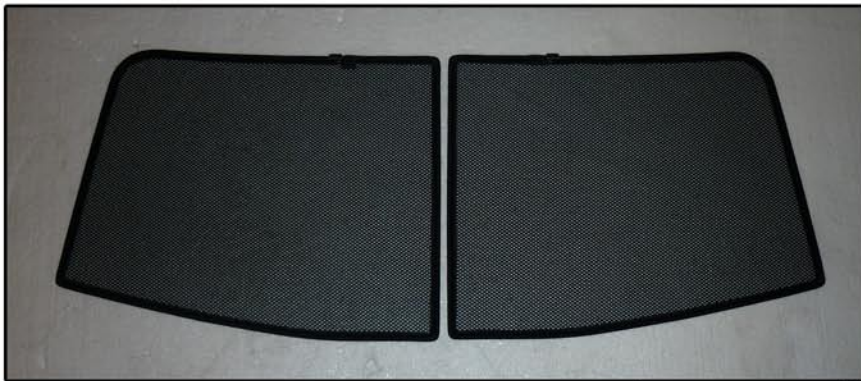

# INSTALLATION INSTRUCTIONS

Alfa Romeo Mito 3dr

AR-MITO-3-A

## COMPONENTS INCLUDED

### SHADES

SIDE WINDOWS X2

TAILGATE WINDOW X2