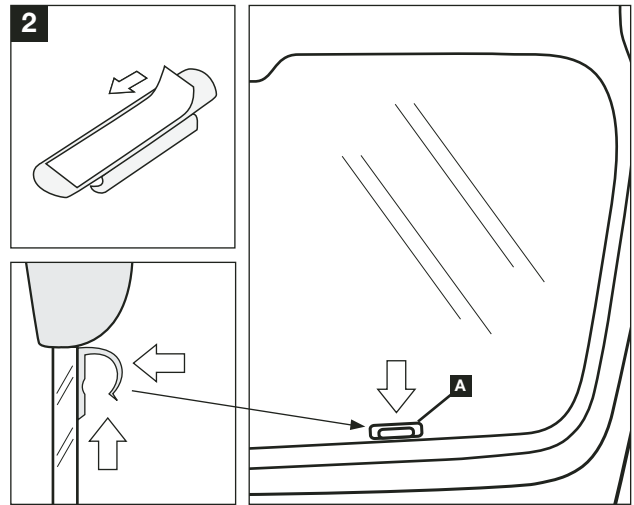

156 SPORTWAGON - SUN BLIND INSTALLATION INSTRUCTIONS

WARNING:

Read these fitting instructions carefully before you start the installation. Rear passenger windows must not be lowered more than 1/3 whilst the blinds are fitted and the vehicle is in motion. On installation care must be taken not to scratch any paintwork with clips.