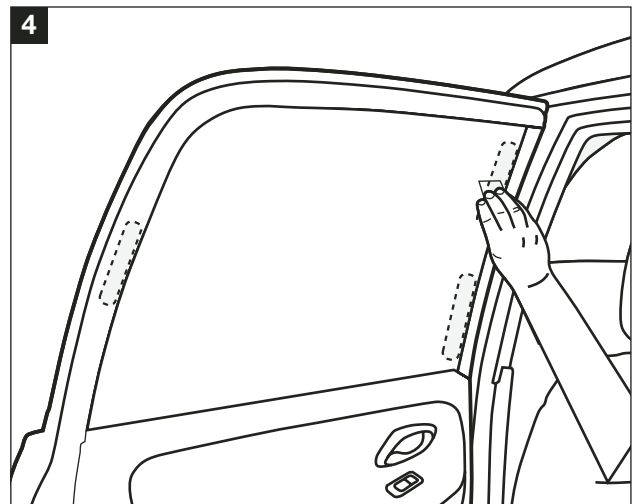

156 SPORTWAGON - SUN BLIND INSTALLATION INSTRUCTIONS

WARNING:

Read these fitting instructions carefully before you start the installation. Rear passenger windows must not be lowered more than 1/3 whilst the blinds are fitted and the vehicle is in motion. On installation care must be taken not to scratch any paintwork with clips.