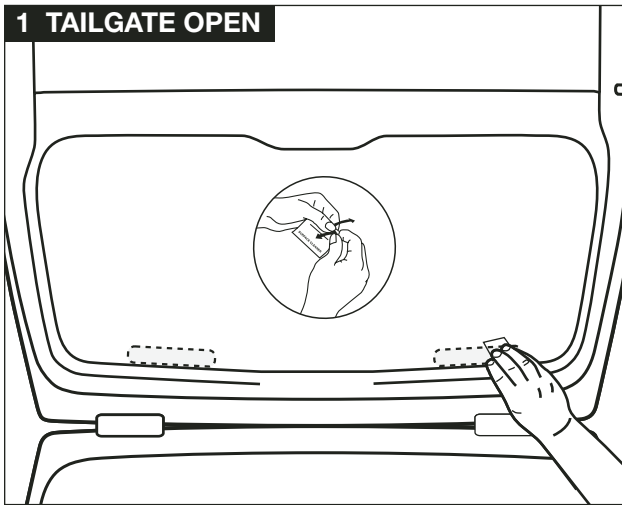

156 SPORTWAGON - SUN BLIND INSTALLATION INSTRUCTIONS

WARNING:

Read these fitting instructions carefully before you start the installation. Rear passenger windows must not be lowered more than 1/3 whilst the blinds are fitted and the vehicle is in motion. On installation care must be taken not to scratch any paintwork with clips.