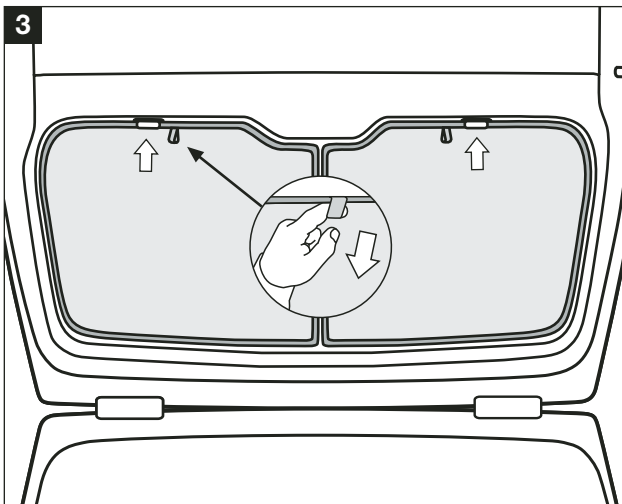

156 SPORTWAGON - SUN BLIND INSTALLATION INSTRUCTIONS

WARNING:

Read these fitting instructions carefully before you start the installation. Rear passenger windows must not be lowered more than 1/3 whilst the blinds are fitted and the vehicle is in motion. On installation care must be taken not to scratch any paintwork with clips.