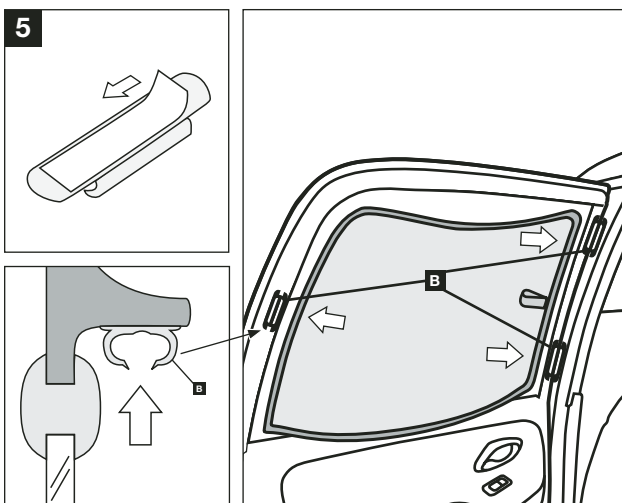

156 SPORTWAGON - SUN BLIND INSTALLATION INSTRUCTIONS

WARNING:

Read these fitting instructions carefully before you start the installation. Rear passenger windows must not be lowered more than 1/3 whilst the blinds are fitted and the vehicle is in motion. On installation care must be taken not to scratch any paintwork with clips.