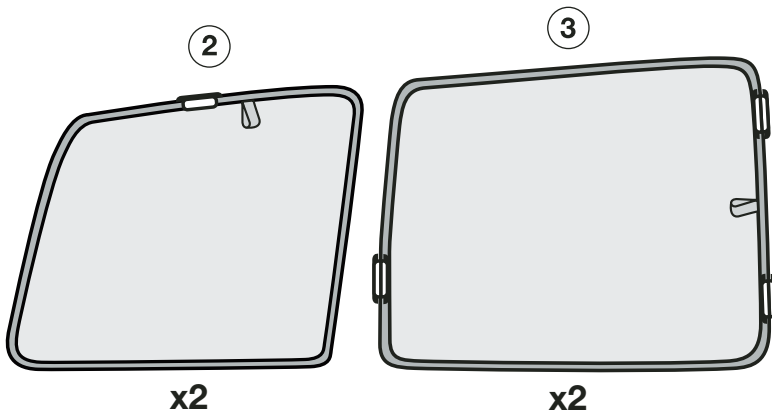

HARDWARE KIT

Warning

Read these fitting instructions carefully before you start the installation. Rear passenger windows must not be lowered more than 1/3 whilst the blinds are fitted and the vehicle is in motion. Blinds must not be used during the hours of darkness. On installation care must be taken not to scratch any paintwork with clips.