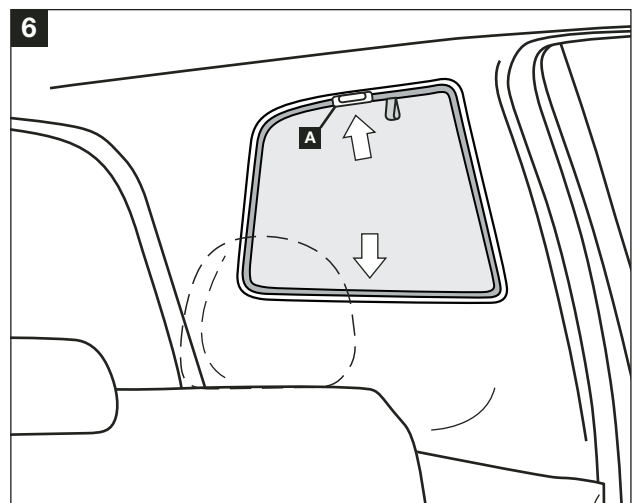

156 SPORTWAGON - SUN BLIND INSTALLATION INSTRUCTIONS

WARNING:

Read these fitting instructions carefully before you start the installation. Rear passenger windows must not be lowered more than 1/3 whilst the blinds are fitted and the vehicle is in motion. On installation care must be taken not to scratch any paintwork with clips.