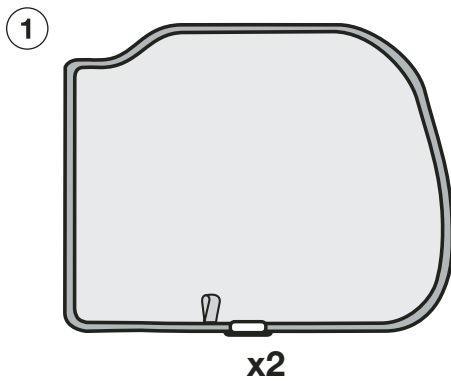

HARDWARE KIT

Warning

Read these fitting instructions carefully before you start the installation. Rear passenger windows must not be lowered more than 1/3 whilst the blinds are fitted and the vehicle is in motion. Blinds must not be used during the hours of darkness. On installation care must be taken not to scratch any paintwork with clips.