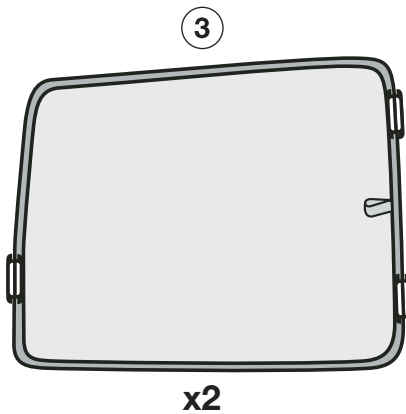

HARDWARE KIT

Warning

Read these fitting instructions carefully before you start the installation. Rear passenger windows must not be lowered more than 1/3 whilst the blinds are fitted and the vehicle is in motion. Blinds must not be used during the hours of darkness. On installation care must be taken not to scratch any paintwork with clips.