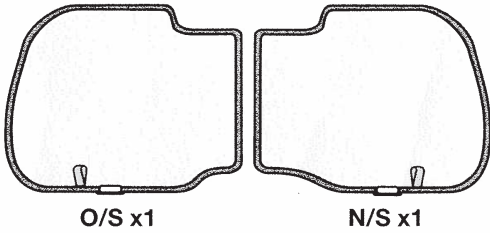

Installation Manual

ALFA ROMEO 147 5DR
AR-147-5-A

COMPONENTS INCLUDED

O/S x1

N/S x1

x 2

FIXING CLIPS

CL-P01 x 6

CL-P02 x 2

CL-W01 x 1

Installation

ALFA ROMEO 147 5DR

AR-147-5-A

INSTALLATION

WARNING:

Read these fitting instructions carefully before you start the installation. Rear passenger windows must not be lowered more than 1/3 whilst the blinds are fitted and the vehicle is in motion. On installation care must be taken not to scratch any paintwork with clips.