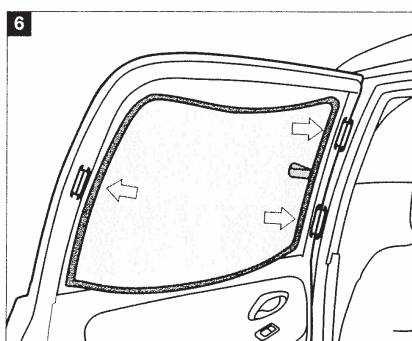

Installation Manual

ALFA ROMEO 147 5DR
AR-147-5-A

COMPONENTS INCLUDED

O/S x1

N/S x1

x 2

FIXING CLIPS

CL-P01 x 6

CL-P02 x 2

CL-W01 x 1

Installation

ALFA ROMEO 147 5DR

AR-147-5-A

INSTALLATION

WARNING:

Read these fitting instructions carefully before you start the installation. Rear passenger windows must not be lowered more than 1/3 whilst the blinds are fitted and the vehicle is in motion. On installation care must be taken not to scratch any paintwork with clips.