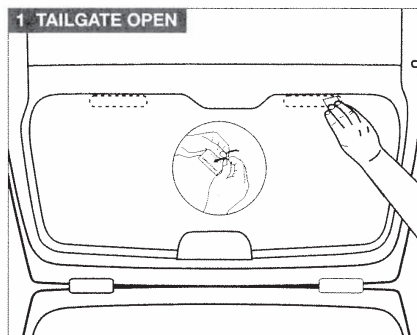

Installation Manual

ALFA ROMEO 147 5DR
AR-147-5-A

COMPONENTS INCLUDED

O/S x1

N/S x1

x 2

FIXING CLIPS

CL-P01 x 6

CL-P02 x 2

CL-W01 x 1

Installation

ALFA ROMEO 147 5DR

AR-147-5-A

INSTALLATION

WARNING:

Read these fitting instructions carefully before you start the installation. Rear passenger windows must not be lowered more than 1/3 whilst the blinds are fitted and the vehicle is in motion. On installation care must be taken not to scratch any paintwork with clips.