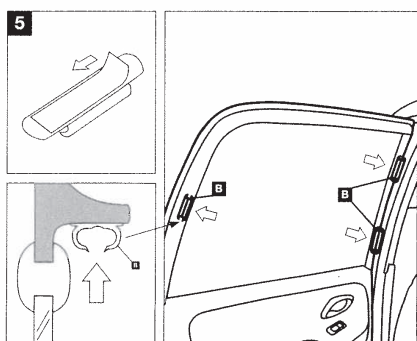

Installation Manual

ALFA ROMEO 147 5DR
AR-147-5-A

COMPONENTS INCLUDED

O/S x1

N/S x1

x 2

FIXING CLIPS

CL-P01 x 6

CL-P02 x 2

CL-W01 x 1

Installation

ALFA ROMEO 147 5DR

AR-147-5-A

INSTALLATION

WARNING:

Read these fitting instructions carefully before you start the installation. Rear passenger windows must not be lowered more than 1/3 whilst the blinds are fitted and the vehicle is in motion. On installation care must be taken not to scratch any paintwork with clips.