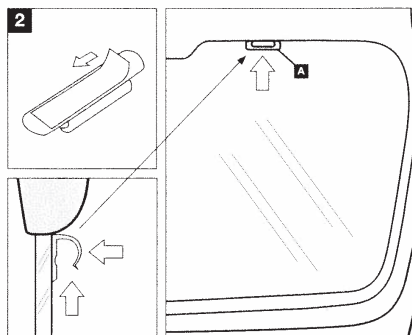

Installation Manual

ALFA ROMEO 147 5DR
AR-147-5-A

COMPONENTS INCLUDED

O/S x1

N/S x1

x 2

FIXING CLIPS

CL-P01 x 6

CL-P02 x 2

CL-W01 x 1

Installation

ALFA ROMEO 147 5DR

AR-147-5-A

INSTALLATION

WARNING:

Read these fitting instructions carefully before you start the installation. Rear passenger windows must not be lowered more than 1/3 whilst the blinds are fitted and the vehicle is in motion. On installation care must be taken not to scratch any paintwork with clips.