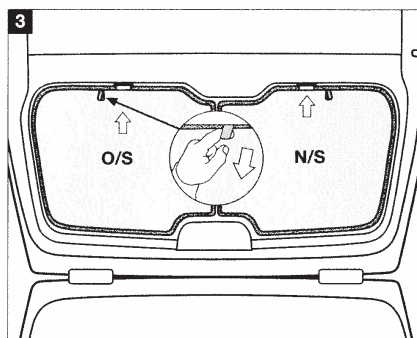

Installation Manual

ALFA ROMEO 147 5DR
AR-147-5-A

COMPONENTS INCLUDED

O/S x1

N/S x1

x 2

FIXING CLIPS

CL-P01 x 6

CL-P02 x 2

CL-W01 x 1

Installation

ALFA ROMEO 147 5DR

AR-147-5-A

INSTALLATION

WARNING:

Read these fitting instructions carefully before you start the installation. Rear passenger windows must not be lowered more than 1/3 whilst the blinds are fitted and the vehicle is in motion. On installation care must be taken not to scratch any paintwork with clips.